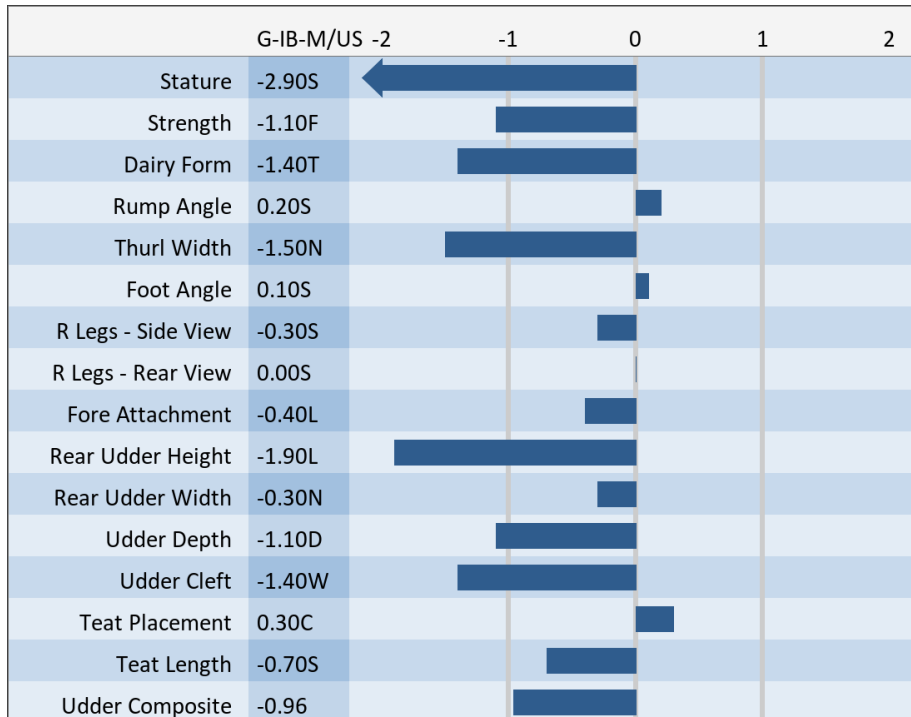

### PAYSSLI x ALIBABA x JOLT

#1 Net Merit & #1 Cheese Merit (Proven 8-23)

04/2024 G-IB-M/US PERFORMANCE			
MILK +1041	FAT +34 / -0.04%	PROTEIN +41 / +0.02%	PPR 155
PROD. 97%R 845 DTRS/276 HRDS TYPE 94%R			
PL +6.1	UDC -0.96	SCS 2.81	TYPE -0.70
Milking Speed 102		Conception (SCR) N/A	
Cow Livability +3.2			
CE 2.6%	NM\$ \$684	DPR +1.6	MOB -0.1

54BS544 DARIO

Dam: Switzer Tals Alibaba Davos 'VG 86 VG 86MS'  
 Dam of 54BS544 DARIO

**Sire:** Payssli ET  
**Dam:** Switzer Tals Alibaba Davos "VG-86 VG-86 MS"  
 3-04 365d 2x 30200 4.8 1,458 3.5 1,054  
**MGS:** Scharz BS Presidnt Alibaba \*TM  
**MGD:** Switzer Tals Jolt Delani "3E-90 EX-90 MS"  
 Lifetime: 2,894d 252,880m 9,921f 7,932p